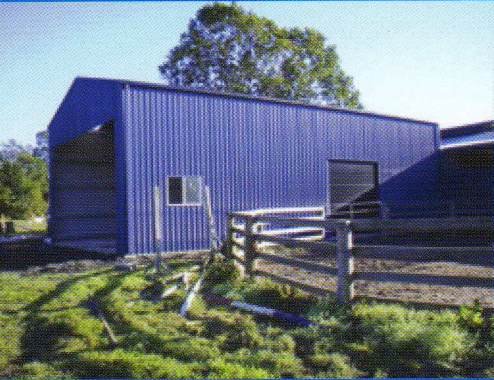

CARPORTS | GARAGES | INDUSTRIAL SHEDS | PATIOS

COMMERCIAL SHEDS | AWNINGS | GAZEBOS

With over twenty years in the steel building systems industry, Adro Garages & Carports is one of the most highly respected garage & carport designers & manufacturers in Queensland.

The strength & quality of our custom built products are second to none.

Whether it be for a residential or rural garage; a carport or patio; an industrial work shed; undercover play area or outdoor storage area, our message is clear;